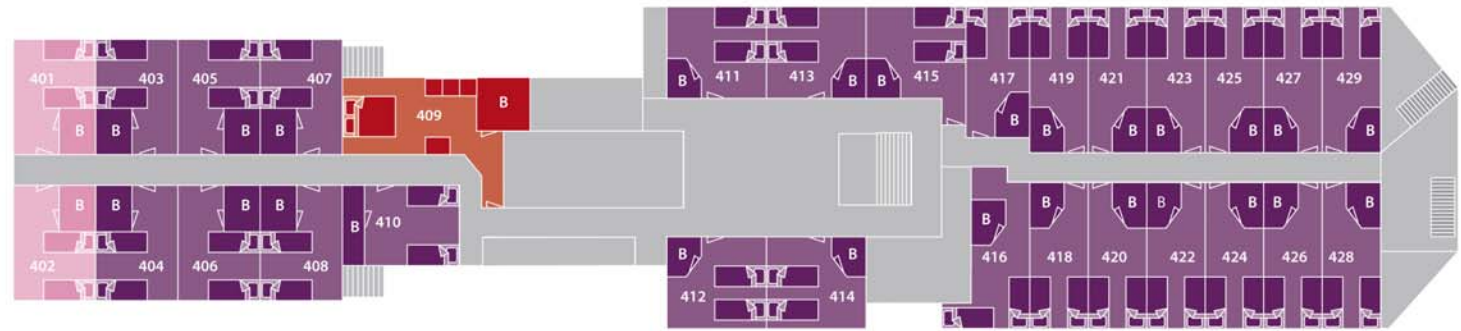

E-deck 6

F-deck 5

G-deck 4

J-deck 2

H-deck 3

**m/v Plancius deckplan**

superior	lower berth	Bathroom
twin deluxe	upper and lower berth	
twin window	double bed	
twin porthole		
quadruple		