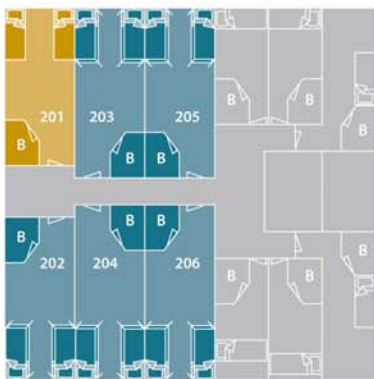

E-deck 6

F-deck 5

G-deck 4

J-deck 2

H-deck 3

**m/v Plancius deckplan**

superior	lower berth	Bathroom
twin deluxe	upper and lower berth	
twin window	double bed	
twin porthole		
quadruple		