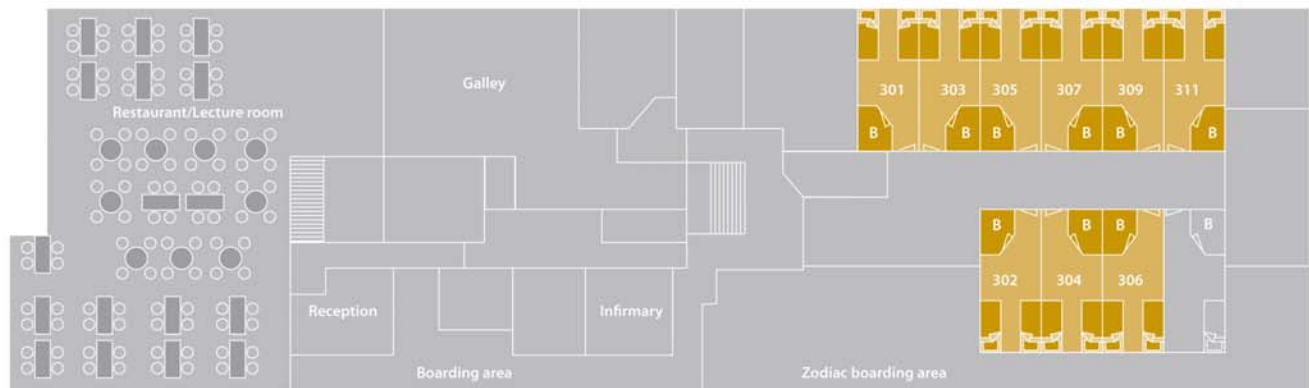

E-deck 6

F-deck 5

G-deck 4

J-deck 2

H-deck 3

**m/v Plancius deckplan**

superior	lower berth	Bathroom
twin deluxe	upper and lower berth	
twin window	double bed	
twin porthole		
quadruple		